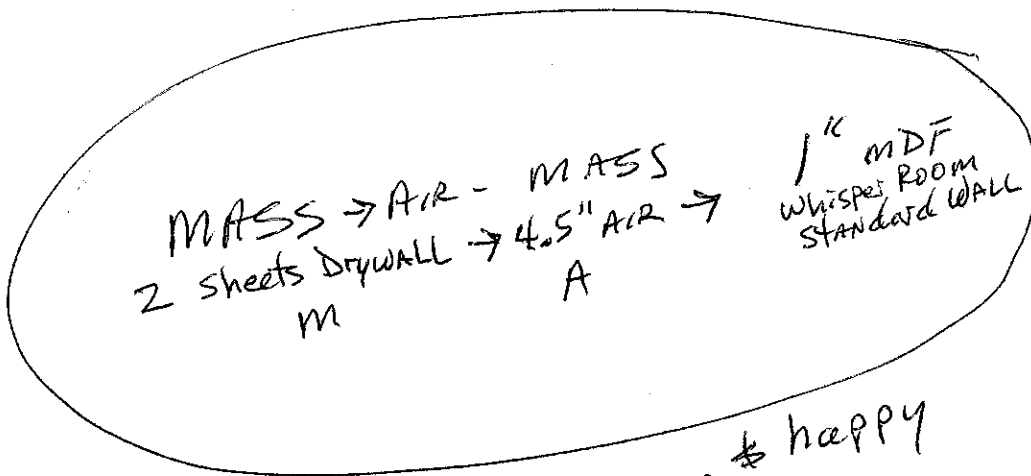

1" AIR GAP  
 + 3.5" AIR GAP of a standard 2x4 framed WALL  
 4.5" TOTAL AIR GAP

This side OPEN  
 (NO DRYWALL)

Whisper Room WALLS  
 ARE 1" MDF + FABRIC

Double DRYWALL PANELS  
 5/8" + 5/8"  
 ON INNERMOST WALL

1 inch AIR GAP.  
 This side open.  
 (NO DRYWALL)

New inner wall

Fill the wall  
 with ROCKWOOL  
 OR R-13.

ME = LOUD & happy

my FAMILY  
 AND NEIGHBORS  
QUIET  
 and happy